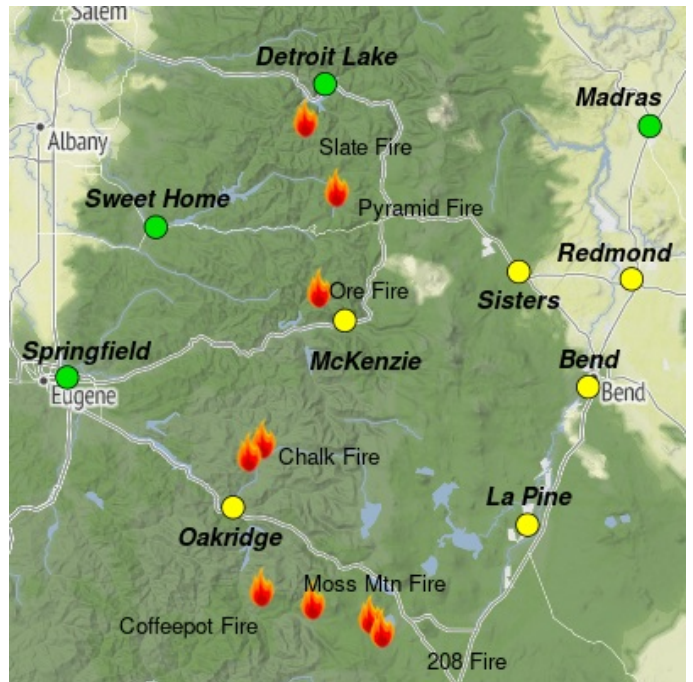

Smoke Outlook

NW Oregon - Willamette NF

8/12 - 8/13

Issued by Wildland Fire Air Quality Response Program on August 12, 2024 at 07:55 AM PDT

Special Statement

An Air Quality Advisory has been issued by Oregon Department of Environmental Quality in effect until Monday afternoon "https://www.oregonsmoke.org/2024/08/air-quality-advisory-for-parts-of_9.html"

Fire

Minimal fire growth occurred yesterday, mainly interior to fire perimeters. Acres currently stand at Chalk (5,421 acres), Coffee Pot (6,068 acres), Moss Mountain (754 acres), Pyramid (1,323 acres), and Ore (2,700 acres). For the latest fire information, see Inciweb's Wildfire Information at "<https://inciweb.wildfire.gov/>"

Smoke

Conditions are improving compared to yesterday. Communities on the north/northwest side of the forecast area will see GOOD air quality (Eugene, Springfield, Sweet Home, Detroit, Madras). The remainder of the forecast area should expect MODERATE air quality as smoke continues to drift east. Smoke will be thicker in the mornings and clearing out into the late afternoon/evening. River valleys will continue to have smoke lying low until the inversion lifts. Driving conditions on roads very close to fires may be dangerous if fog and smoke are both present. Caution is urged. Cooler and moister temperatures will limit fire activity and smoke production.